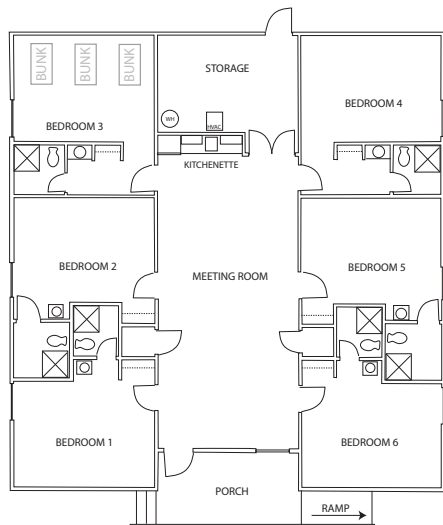

LODGING

- Total maximum capacity: 36
- 6 rooms with 7 beds
- Private bath in all rooms

Outside view

Lodge Room

MEETING

- Common area in the middle of the lodge has several seating areas and a kitchenette with a refrigerator, microwave, sink, and coffeemaker.

Common area

Kitchen area